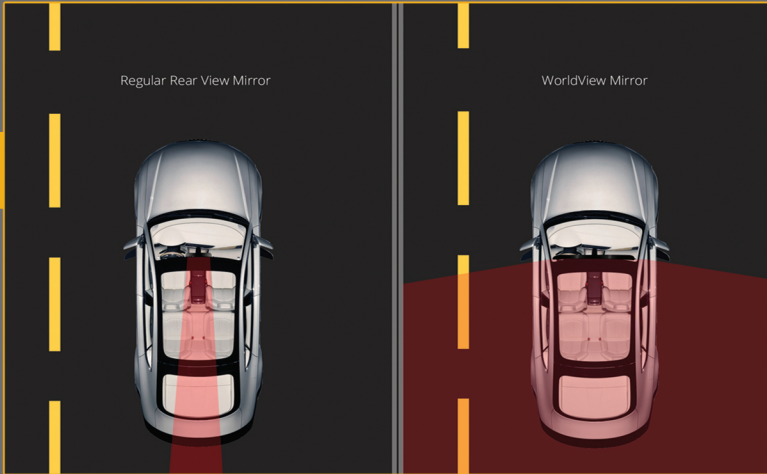

We, at SharmaTech LLC, are excited to present to you a simple and innovative product, designed to revolutionize the driving experience. The WorldView Mirror elegantly eliminates blind spots for ALL vehicle types and allows drivers to fully enjoy their surroundings by vastly expanding their field of view. We've meticulously designed the product to be unobtrusive to the driver's view or stock setup. The WorldView Mirror installs in seconds and is even transferable from one vehicle to another. Don't waste beautiful sunsets or breathtaking landscapes anymore! Don't be caught trying to change lanes with someone tucked away in your blind spot. See it all with the WorldView Mirror. Look Up. See the World.

Sadly, in the United States alone, there are:

840,000 SIDE-TO-SIDE
BLIND SPOT COLLISIONS
EVERY YEAR

This should (and can) be preventable. Roughly 300 of these people lose their lives annually (and countless more are injured) because either they or drivers around them weren't aware of their surroundings. When we designed the WorldView Mirror, we wanted to help to make driving a safer experience. If even one person avoids a major collision because they used our product, we will consider our endeavor a success.

SUPPORT US ON

KICKSTARTER

1 ELIMINATE BLIND SPOTS!

Traditional rear and side view mirrors can only see so much. There are times when a car may be hidden and thereby unnoticed. With a unified, convex mirror, your entire surroundings will always be visible for maximum utilization. Don't believe the shockingly large scope of view shown above?! Take a look at some actual views with the WorldView Mirror installed:

SUPPORT US ON
KICKSTARTER

A MORE ENJOYABLE DRIVE!

2

When you drive, you become one with the world around you. You embrace your basic human instincts of travel and exploration. The WorldView Mirror allows drivers to fully enjoy their surroundings, truly experiencing the scenic views that come with the ride.