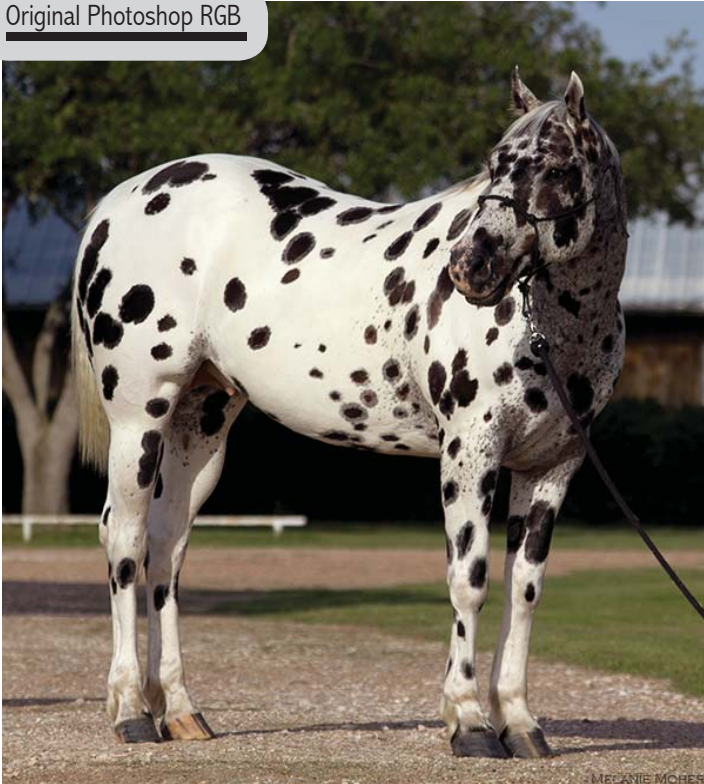

UNIVERSITY of HOUSTON | TECHNOLOGY

DIGITAL MEDIA PROGRAM

Default Profiles

by: Melanie Moher

Original Photoshop RGB

US Newsprint (SNAP 2007)

US Sheetfed Coated v2

US Sheetfed Uncoated v2

Japan Color 2001 Coated

Japan Color 2001 Uncoated

Default Profiles

by: Melanie Moher

HOUSTON

DIGITAL MEDIA PROGRAM

Default Profiles

by: Melanie Moher