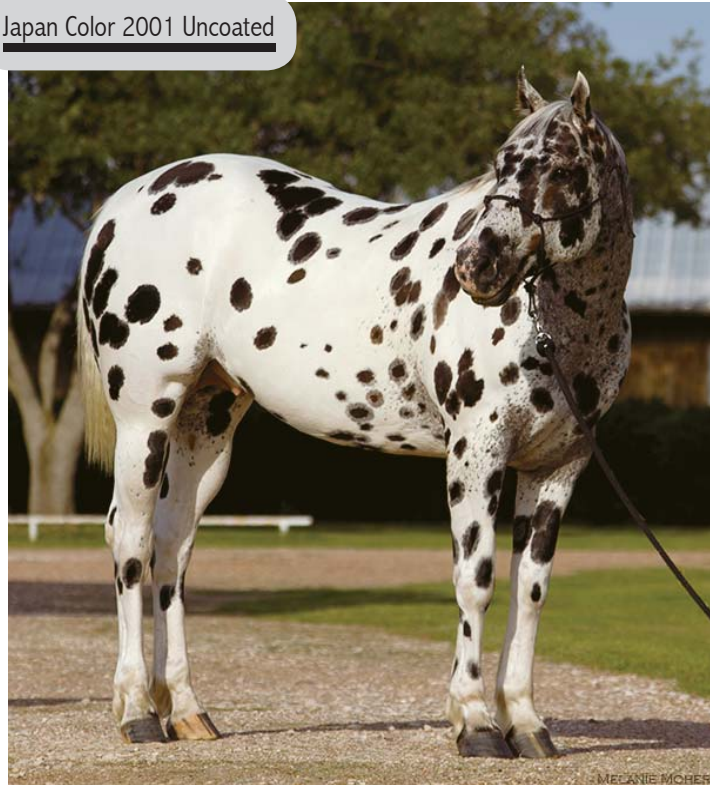

UNIVERSITY of HOUSTON | TECHNOLOGY

DIGITAL MEDIA PROGRAM

Default Profiles

by: Melanie Moher

Original Photoshop RGB

US Newsprint (SNAP 2007)

US Sheetfed Coated v2

US Sheetfed Uncoated v2

Japan Color 2001 Coated

Japan Color 2001 Uncoated

Default Profiles

by: Melanie Moher

HOUSTON

DIGITAL MEDIA PROGRAM

Default Profiles

by: Melanie Moher