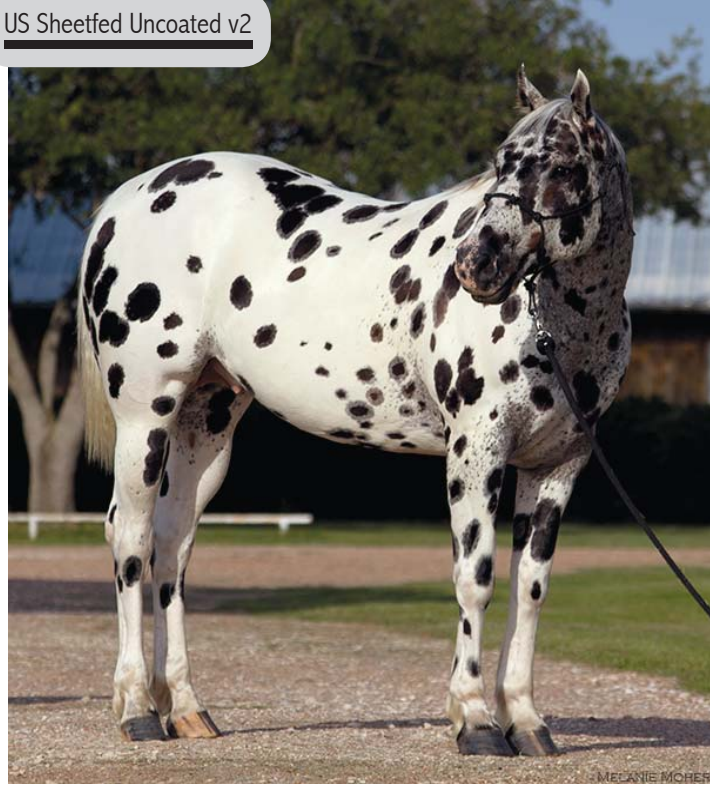

UNIVERSITY of HOUSTON | TECHNOLOGY

DIGITAL MEDIA PROGRAM

Default Profiles

by: Melanie Moher

Original Photoshop RGB

US Newsprint (SNAP 2007)

US Sheetfed Coated v2

US Sheetfed Uncoated v2

Japan Color 2001 Coated

Japan Color 2001 Uncoated

Default Profiles

by: Melanie Moher

HOUSTON

DIGITAL MEDIA PROGRAM

Default Profiles

by: Melanie Moher