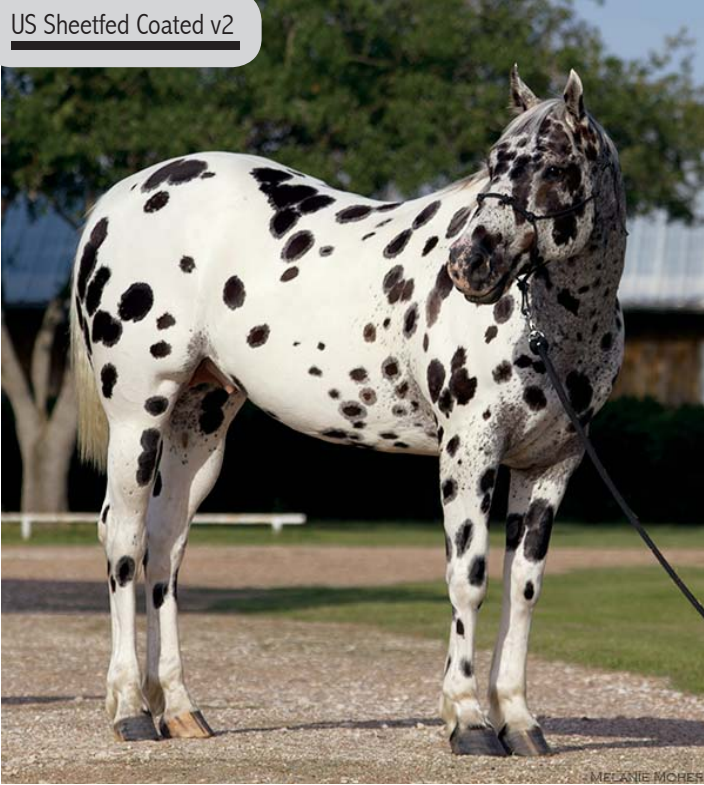

UNIVERSITY of HOUSTON | TECHNOLOGY

DIGITAL MEDIA PROGRAM

Default Profiles

by: Melanie Moher

Original Photoshop RGB

US Newsprint (SNAP 2007)

US Sheetfed Coated v2

US Sheetfed Uncoated v2

Japan Color 2001 Coated

Japan Color 2001 Uncoated

Default Profiles

by: Melanie Moher

HOUSTON

DIGITAL MEDIA PROGRAM

Default Profiles

by: Melanie Moher