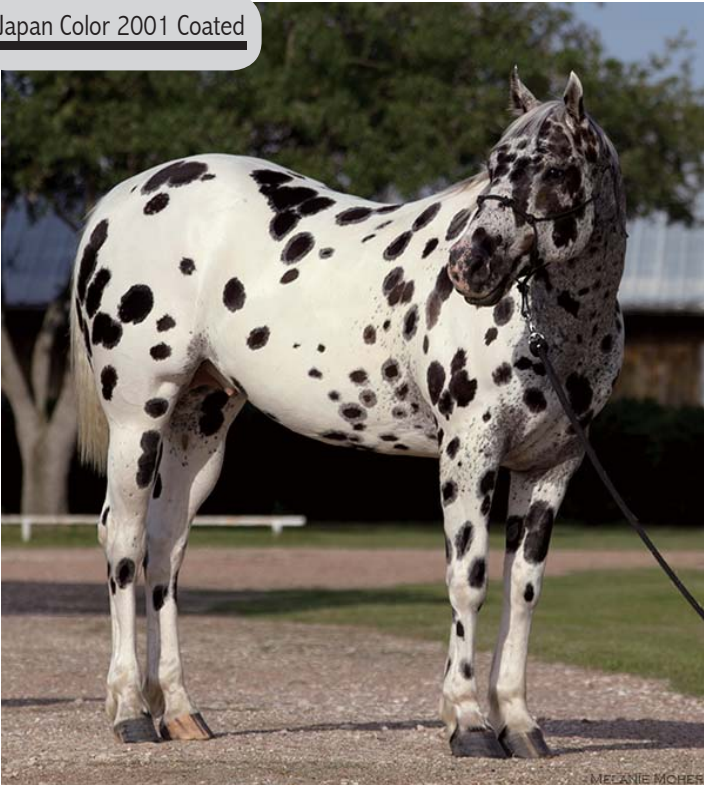

UNIVERSITY of HOUSTON | TECHNOLOGY

DIGITAL MEDIA PROGRAM

Default Profiles

by: Melanie Moher

Original Photoshop RGB

US Newsprint (SNAP 2007)

US Sheetfed Coated v2

US Sheetfed Uncoated v2

Japan Color 2001 Coated

Japan Color 2001 Uncoated

Default Profiles

by: Melanie Moher

HOUSTON

DIGITAL MEDIA PROGRAM

Default Profiles

by: Melanie Moher