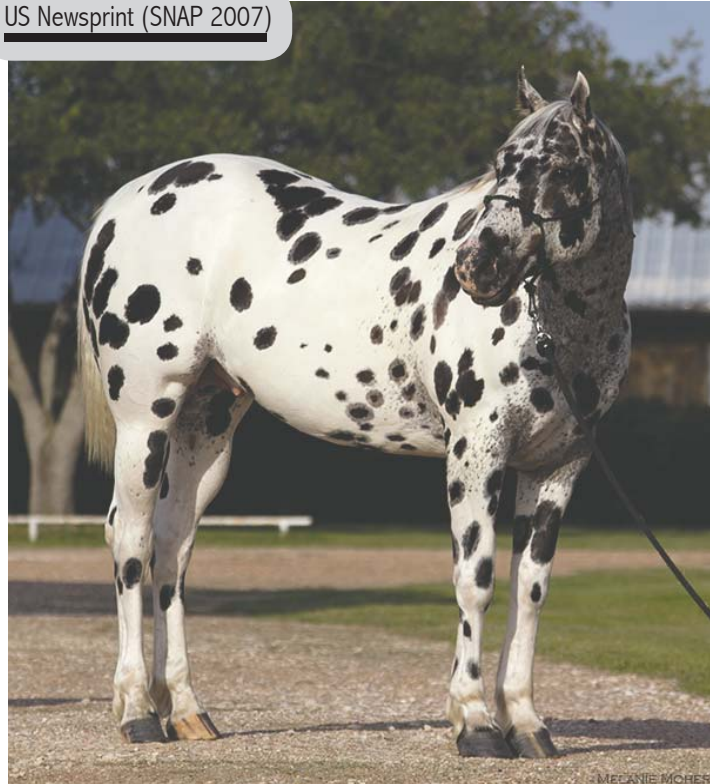

UNIVERSITY of HOUSTON | TECHNOLOGY

DIGITAL MEDIA PROGRAM

Default Profiles

by: Melanie Moher

Original Photoshop RGB

US Newsprint (SNAP 2007)

US Sheetfed Coated v2

US Sheetfed Uncoated v2

Japan Color 2001 Coated

Japan Color 2001 Uncoated

Default Profiles

by: Melanie Moher

HOUSTON

DIGITAL MEDIA PROGRAM

Default Profiles

by: Melanie Moher