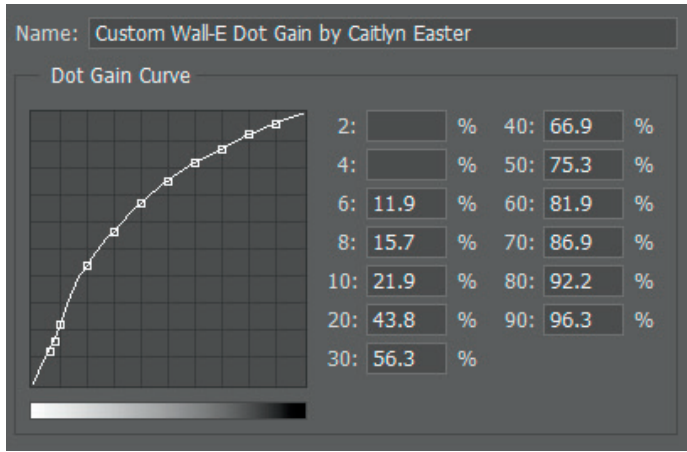

## Custom Dot Gain Wall-E Xerox Work Centre 7970 by Caitlyn Easter

0% Dot Gain      Custom Dot Gain

*Jesse Delgado*

0% Dot Gain      Custom Dot Gain

*Amy Haokip*

0% Dot Gain      Custom Dot Gain

*Angel Melendez*